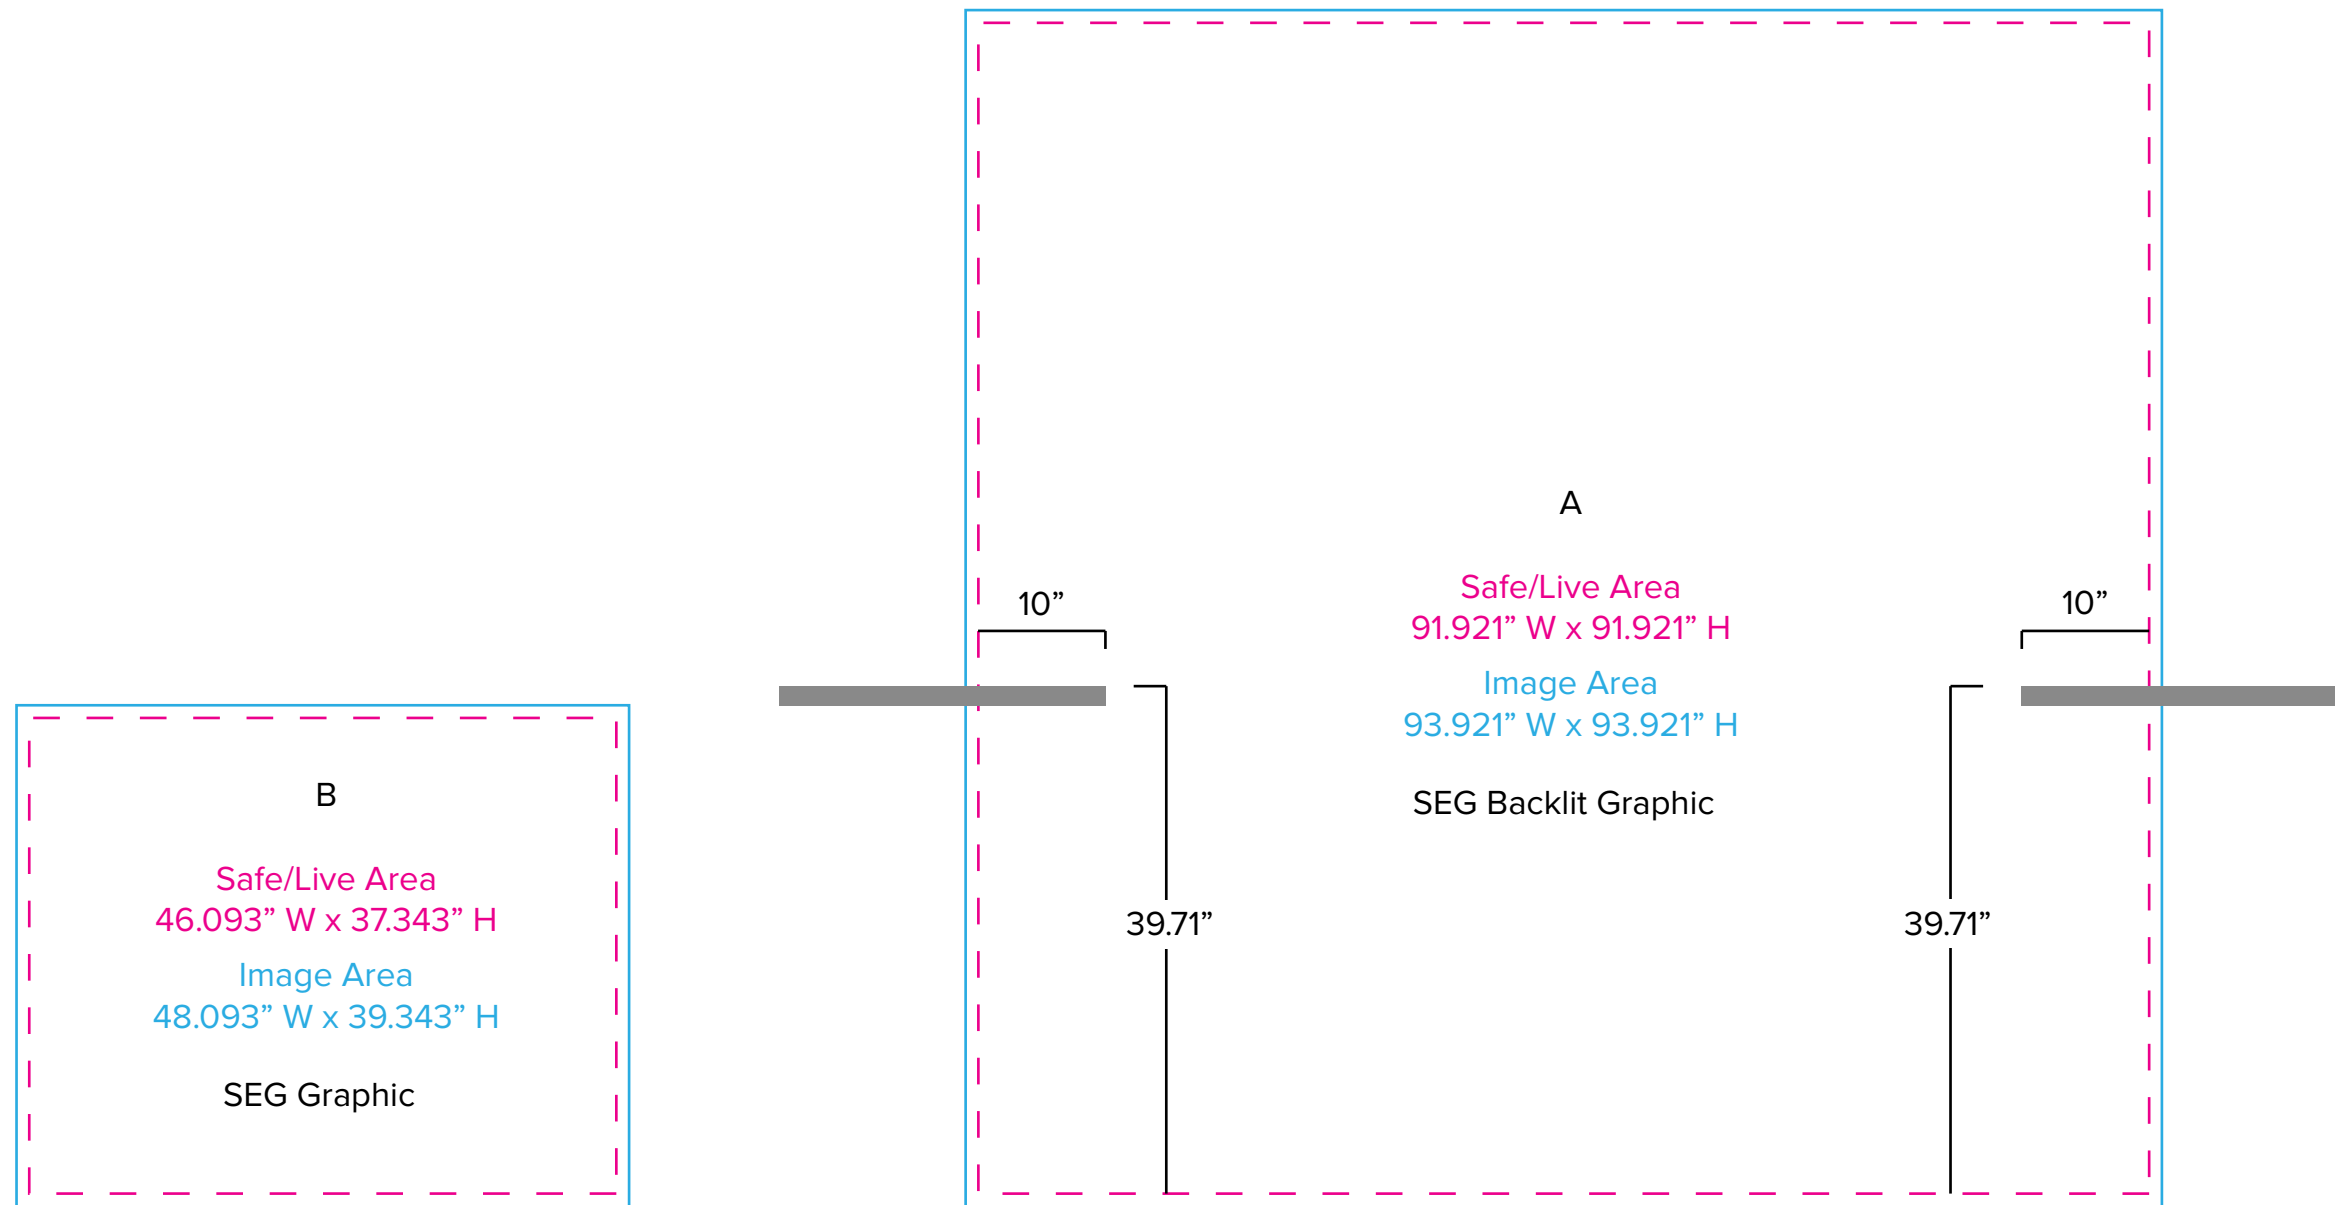

Graphic Template

Inline Lightbox - Backlit SEG Graphic

MOD-1700 Reception Counter - SEG Graphic

NOTE: All Raster Art (jpg, tiff,psd, png, etc.) must be at least 100 dpi at print size.
Standard kits are often customized. Please check with Customer Service to ensure that this template matches your specific job.